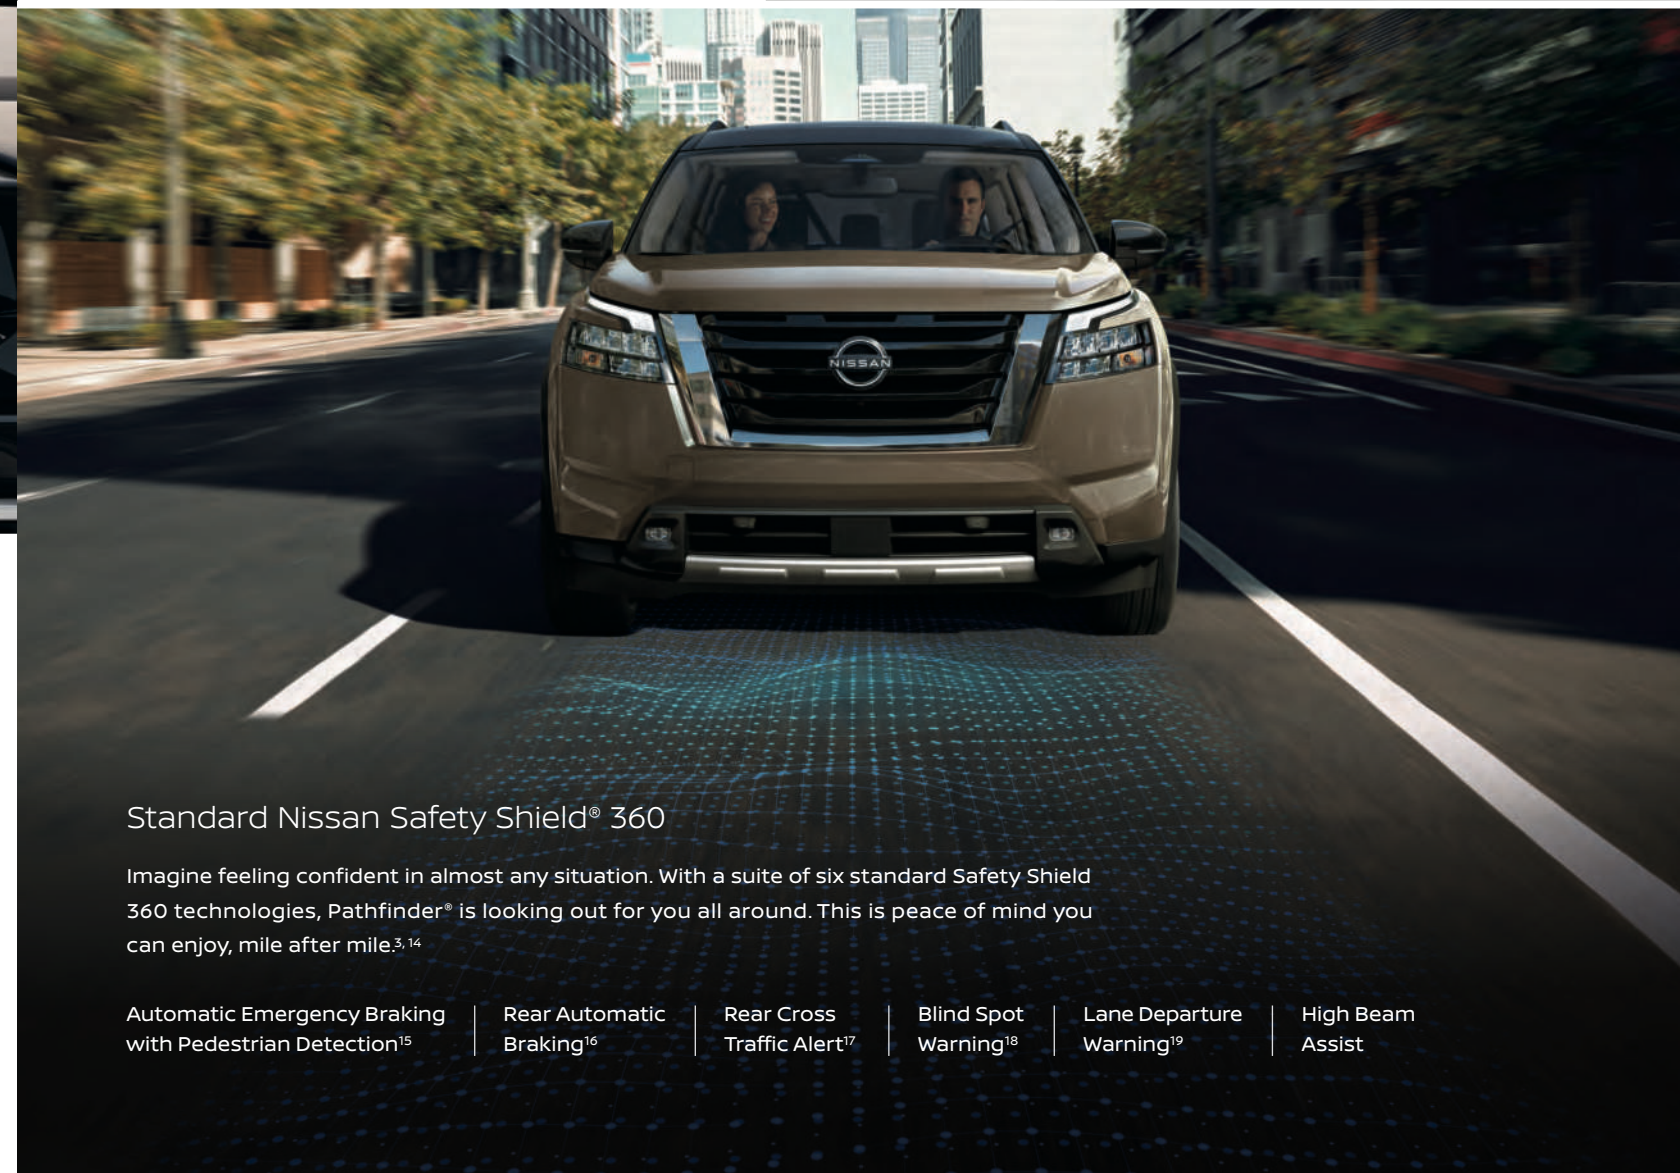

Standard Nissan Safety Shield® 360

Imagine feeling confident in almost any situation. With a suite of six standard Safety Shield 360 technologies, Pathfinder® is looking out for you all around. This is peace of mind you can enjoy, mile after mile.^{3, 14}

- Automatic Emergency Braking with Pedestrian Detection¹⁵
- Rear Automatic Braking¹⁶
- Rear Cross Traffic Alert¹⁷
- Blind Spot Warning¹⁸
- Lane Departure Warning¹⁹
- High Beam Assist