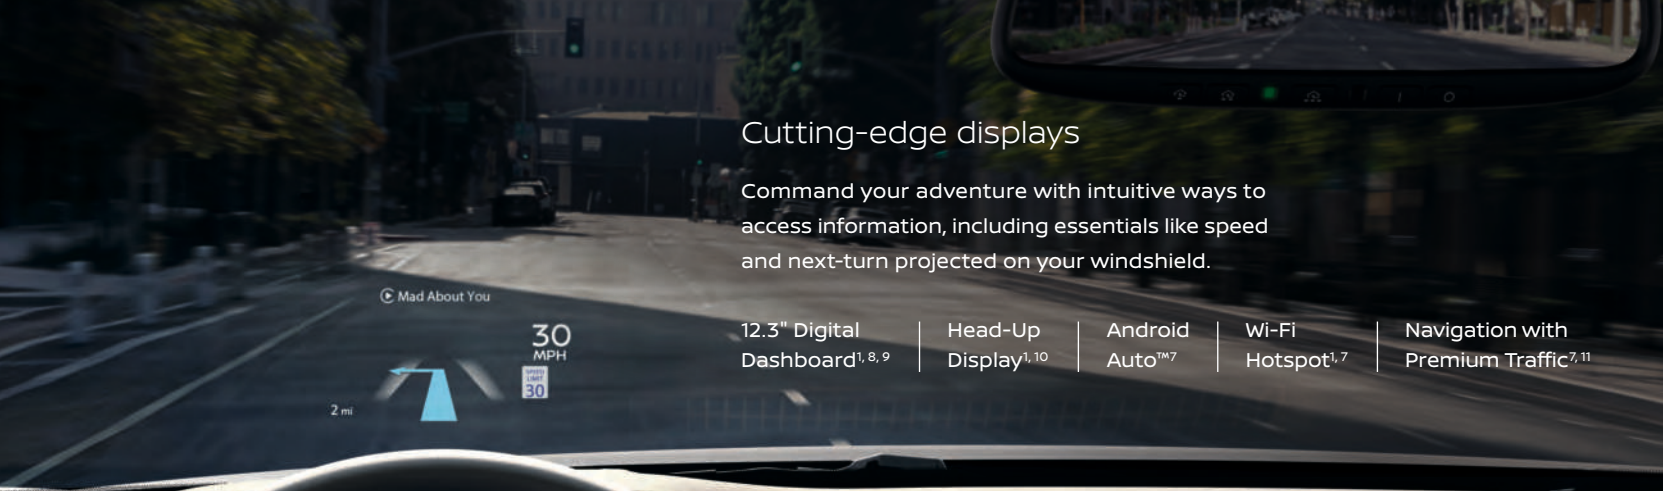

Three rows, endless gateways to adventure

The Pathfinder® interior was crafted to feel like a sanctuary after a long day on the trails. With three rows, and the EZ FLEX® Seating System that lets the 2nd row tilt and slide even with a car seat attached,⁵ your only worry will be getting a word in.

Cutting-edge displays

Command your adventure with intuitive ways to access information, including essentials like speed and next-turn projected on your windshield.

- 12.3" Digital Dashboard^{1, 8, 9}
- Head-Up Display^{1, 10}
- Android Auto™⁷
- Wi-Fi Hotspot^{1, 7}
- Navigation with Premium Traffic^{7, 11}