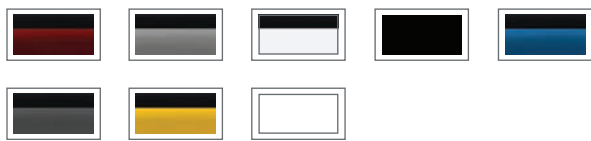

Halogen fog lights

Chrome exhaust tip

MIRAGE

Black Edition

AVAILABLE IN:

Includes ES Features PLUS

- Black roof spoiler
- 15" black alloy wheel
- Black side mirror caps
- Red grille accents
- Red cloth insert door trim
- Carbon style window switch panels
- Leather-wrapped steering wheel with red stitches
- Leather-wrapped shift knob with red stitches
- Black lug nuts and wheel locks*
- Piano black console and vent trim
- Two-toned black roof**