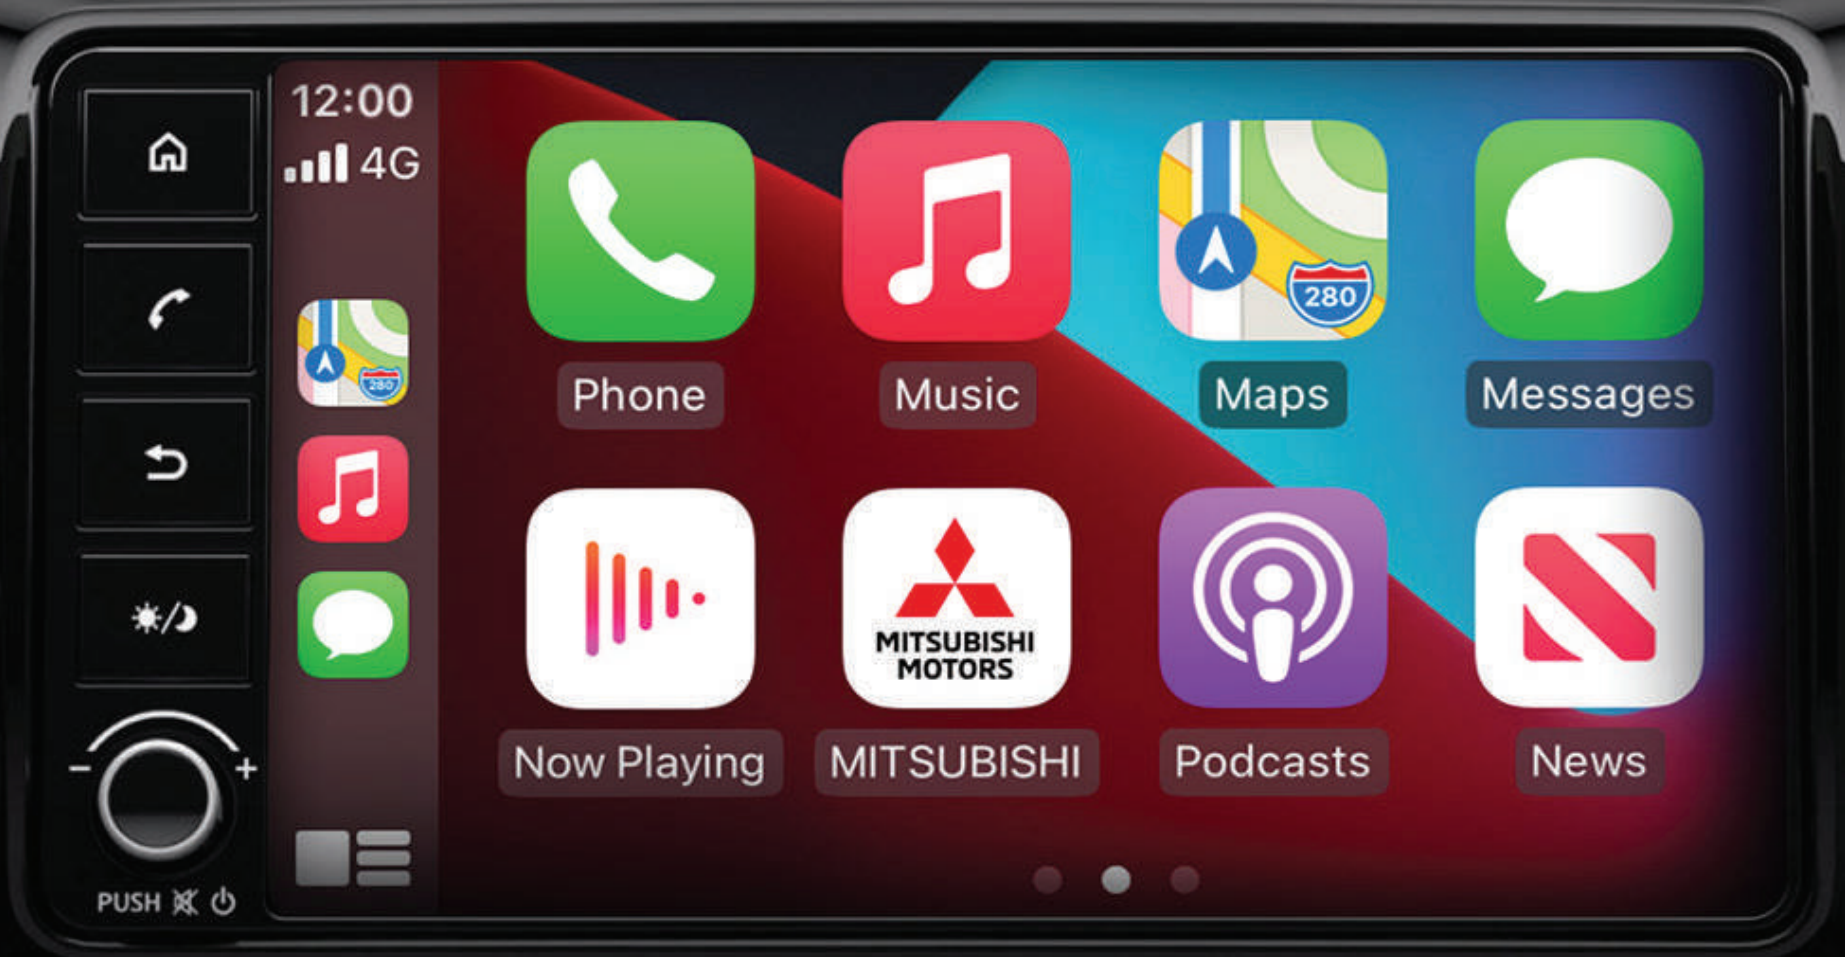

Such style, comfort and convenience make the Mirage a driver's dream come true.

> **01 FUEL EFFICIENT AT EVERY TURN**

The Mirage is a compact car with big impact. With a lighter body weight that optimizes fuel efficiency, you get **39 combined MPG²** for the Mirage and **37 combined MPG³** for the Mirage G4. At the same time, the sharp turning radius makes it ideal for navigating narrow city streets and maneuvering curves and corners. For more road responsiveness, **Active Stability Control** uses sensors to monitor the grip of your tires. If one of the wheels starts to slip, the system works with the Mirage's **Anti-Lock Braking** to help you maintain traction and control.⁴

> READY, STEADY, GO

Featuring a **1.2L engine with 78HP**, both Mirage models perform with a perfect balance of speed and efficiency. And no matter your driving style, the ultra-efficient **Continuously Variable Transmission (CVT)** offers a carefree and smooth driving experience for maximum enjoyment on the road.⁴

It will apply the brake pedal to all your wheels for approximately two seconds while you switch to the accelerator.

> 02 INTERFACE FORWARD

Keep everything on your radar. The **7" Smartphone Link Display Audio System** in the Mirage and Mirage G4 lets you intuitively control your smartphone right from the high-resolution touchscreen. The seamless experience makes your drive smart and better-connected, so you can jam to playlists, find your way with real-time navigation and access all your favorite apps. Compatible with **Android Auto™⁶** and **Apple CarPlay®⁷** and featuring an easy-to-reach Front USB port, the Mirage keeps your entire crew effortlessly informed, entertained and connected.

> **HIGH-KEY CONVENIENCE**

Built to make every day just a little easier, the Mirage is full of thoughtful details like the available **FAST-Key Entry System**. Instead of fumbling for your keys, simply push the handle once to unlock the driver side door or twice to unlock them all.