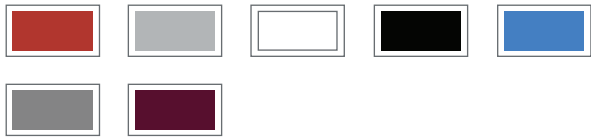

AVAILABLE IN:

CVT

Continuous Variable Transmission (CVT)

Chrome grille accents

LED rear combination lights

7" Smartphone-link Display Audio (SDA)

Automatic Climate Control

Forward Collision Mitigation (FCM) with Pedestrian Detection⁷

Active Stability Control (ASC)¹

Hill Start Assist (HSA)⁴

Tire Pressure Monitoring System

Welcome light and coming home light

Passenger vanity mirror with ticket holder