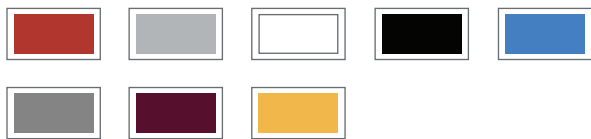

AVAILABLE IN:

CVT

Continuous Variable Transmission (CVT)

Chrome accent front grille

LED rear combination lights

7" Smartphone-link Display Audio (SDA)

Automatic Climate Control

Forward Collision Mitigation (FCM) with Pedestrian Detection⁷

Active Stability Control (ASC)¹

Hill Start Assist (HSA)⁴

Rear View Camera

Welcome light and coming home light

Passenger vanity mirror with ticket holder