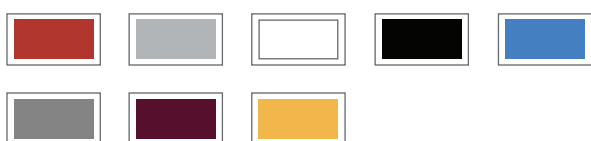

MIRAGE SE 1.2L

2WD

AVAILABLE IN: