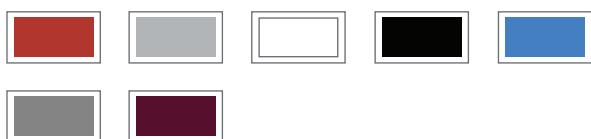

Includes ES Features PLUS

- Lane Departure Warning System (LDW)⁹
- Automatic High Beams (AHB)
- Premium cloth seating surfaces
- Carbon pattern print window switch panels
- FAST-Key Entry System
- Push button start
- LED low and high beam headlights and LED daytime running lights
- Halogen fog lights
- Rain sensing wipers
- 15" alloy wheels

**BUILD
YOUR OWN**