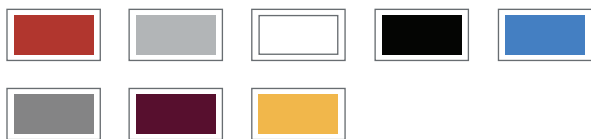

Includes ES Features **PLUS**

15" alloy wheels

Halogen fog lights

Chrome exhaust tip