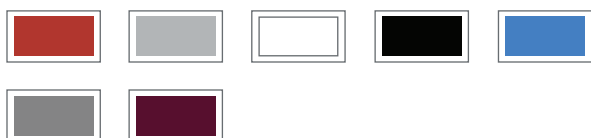

AVAILABLE IN:

Includes ES Features **PLUS**

15" alloy wheels

175/55R15 tires

Halogen fog lights

Chrome exhaust tip