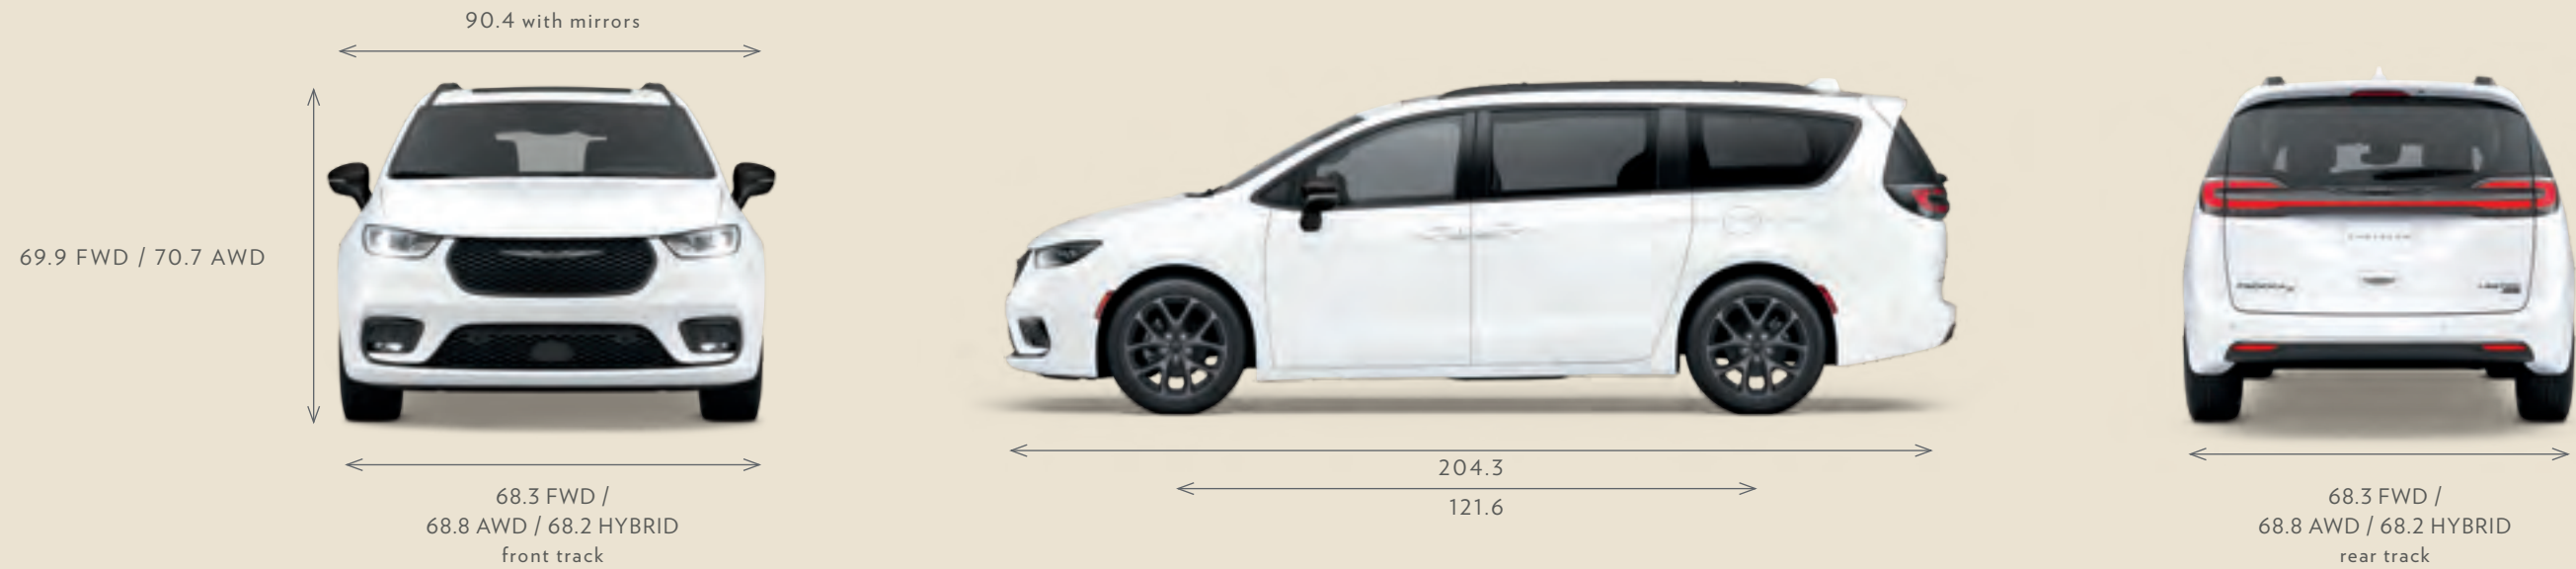

WHEEL

18-INCH CAST ALUMINUM POLISHED WHEEL WITH BALTIC GRAY POCKETS
Standard on Pinnacle Hybrid
(WDP)

Pacifica Pinnacle Hybrid
in Silver Mist Clear Coat

DIMENSIONS / COLORS

AUTHENTIC CHRYSLER ACCESSORIES

The Chrysler Pacifica minivan personifies family versatility, efficiency and convenience. A wide range of Authentic Mopar® Accessories — explicitly crafted for your home away from home — lets you take your lifestyle further. From cargo and styling enhancements to premium protection parts, Mopar helps you customize your family's ride. Visit mopar.com or your local Chrysler Brand dealership to see the full line of Mopar Authentic Accessories.